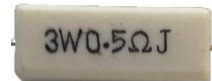

# WIRE WOUND RESISTORS (SQP SERIES)

WWR200 2 WATT (22 X 8 X 8 mm)

WWR300 3 WATT (22 X 8 X 8 mm)

WWR500 5 WATT (22 X 9 X 9 mm)

WWR700 7 WATT (35 X 9 X 9 mm)

WWR1000 10 WATT (48 X 9 X 9 mm)

WWR1500 15 WATT (47 X 12 X 12 mm)

WWR2500 25 WATT (60 X 14 X 13 mm)