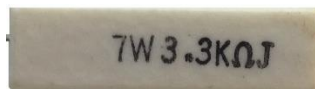

# WIRE WOUND RESISTORS (SQP SERIES)

WWR200 2 WATT (22 X 8 X 8 mm)

WWR300 3 WATT (22 X 8 X 8 mm)

WWR500 5 WATT (22 X 9 X 9 mm)

WWR700 7 WATT (35 X 9 X 9 mm)

WWR1000 10 WATT (48 X 9 X 9 mm)

WWR1500 15 WATT (47 X 12 X 12 mm)